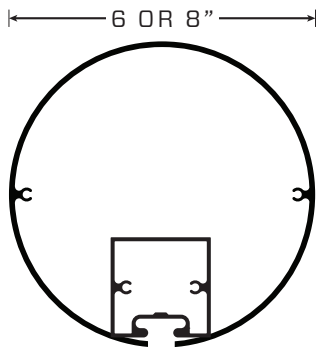

High output fluorescent lamps are positioned in accordance with copy to assure uniform illumination. Ballasts are available in 120V or 277V. Solar and LED lighting are also available upon

request. The 750 System has been UL approved.

Graphics and copy may be routed out, digitally printed or applied by conventional methods. Panels are available in aluminum, polycarbonate, acrylic or panned.

All Series 750 components are finished after fabrication, thereby eliminating bare edges and ensuring a uniform appearance. Series 750 finishes include fifteen standard colors in acrylic polyurethane. Custom colors and color matching are available within standard lead times.

THE SERIES 750 PYLON SYSTEM

The 750 Pylon System is constructed from our 7½" wide Series 750 frame

extrusion and provides a free standing illuminated pylon sign that can be used for square, vertical, or horizontal design configurations. The panel graphics and finishes are the same as the 750 post and panel sign system. Our special recessed and skirted base provides for easy landscape and maintenance.

Special mounting systems and designs can be provided to fit your architectural requirements.

FLUSH FACE DESIGN

As an option, the 750 and 750 Pylon Series is available with a "flush face" panel that lends a frameless appearance to the sign.

750FRP FULL ROUND POST