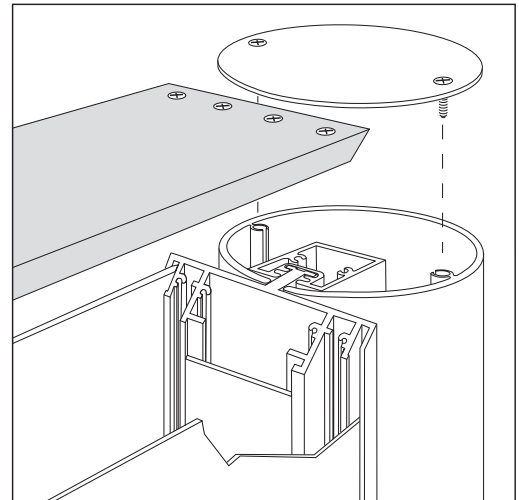

High output fluorescent lamps are positioned in accordance with copy to assure uniform illumination. Ballasts are available in 120V or 277V. Solar and LED lighting are also available upon

request. The 750 System has been UL approved.

Graphics and copy may be routed out, digitally printed or applied by conventional methods. Panels are available in aluminum, polycarbonate, acrylic or panned.

All Series 750 components are finished after fabrication, thereby eliminating bare edges and ensuring a uniform appearance. Series 750 finishes include fifteen standard colors in acrylic polyurethane. Custom colors and color matching are available within standard lead times.

THE SERIES 750 PYLON SYSTEM

The 750 Pylon System is constructed from our 7½" wide Series 750 frame

extrusion and provides a free standing illuminated pylon sign that can be used for square, vertical, or horizontal design configurations. The panel graphics and finishes are the same as the 750 post and panel sign system. Our special recessed and skirted base provides for easy landscape and maintenance.

Special mounting systems and designs can be provided to fit your architectural requirements.

FLUSH FACE DESIGN

As an option, the 750 and 750 Pylon Series is available with a "flush face" panel that lends a frameless appearance to the sign.

750FRP FULL ROUND POST